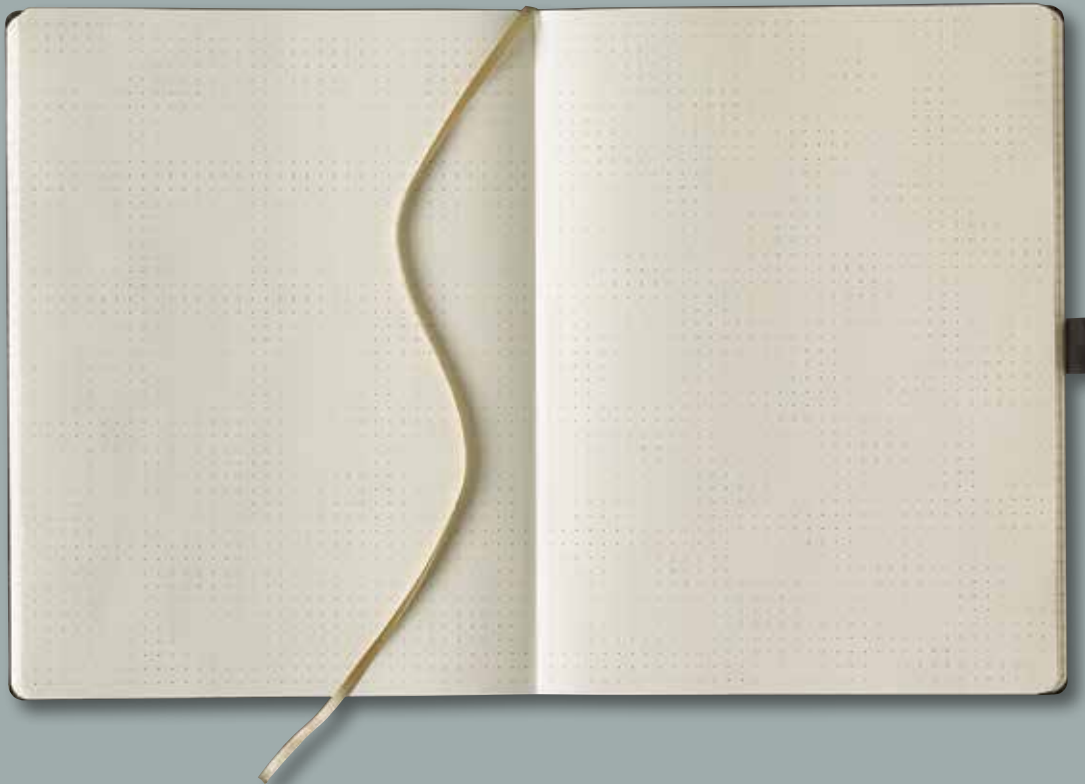

Dotted layouts

Q39 **M**
MEDIUM
13 x 21 cm
240 pages

Q40 **L**
LARGE
19 x 25 cm
240 pages

Planning layouts

Q41 **M**
MEDIUM
13 x 21 cm
240 pages

[GB]

One product with a different designed spaces for a variety of uses.