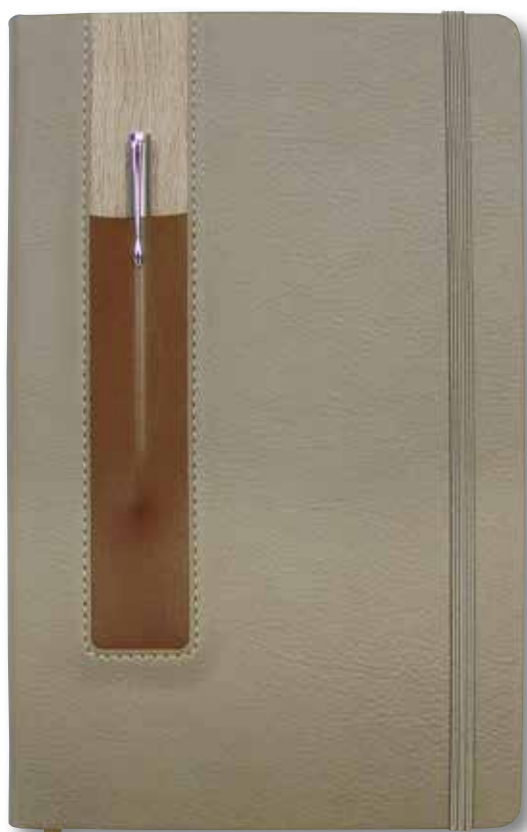

Classic

AN CLASSIC

Available in 5 standard colours

Richmond

BO RICHMOND

Available in 3 standard colours

- [GB] Pen not included
[D] Kugelschreiber nicht inbegriffen
[F] Stylo non inclus
[E] Bolígrafo no incluido
[I] Penna non inclusa
[P] Caneta não inclusa